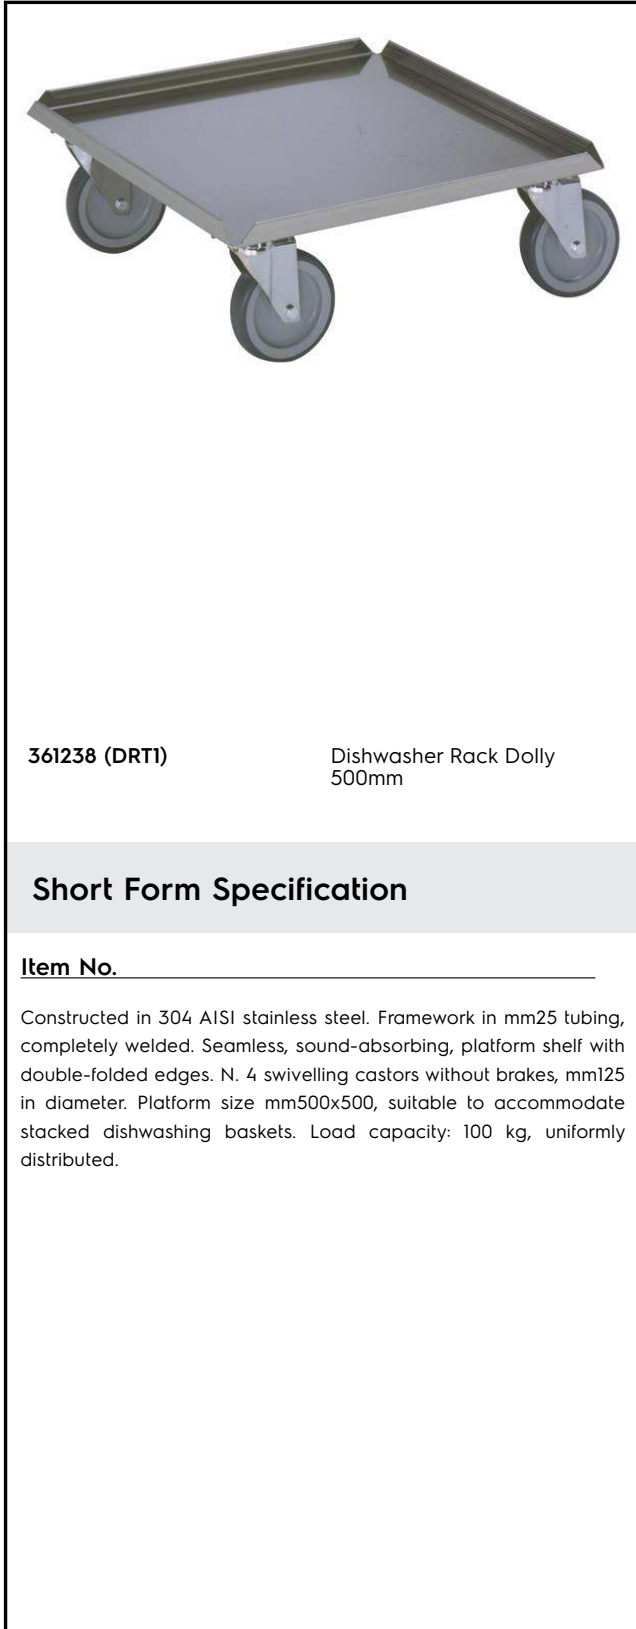

Service Trolleys Dishwasher Rack Dolly 500 mm

ITEM # _____

MODEL # _____

NAME # _____

SIS # _____

AIA # _____

Main Features

- Ideal to transport stacked 500x500mm dishwashing baskets.
- Framework in 25 mm tubing, completely welded.
- Load capacity of 100 kg uniformly distributed.
- Seamless sound-absorbing platform shelf with double-folded edges welded to the framework.
- Platform shelf size 500x500 mm.

Construction

- Constructed entirely in 304 AISI stainless steel.

APPROVAL: _____

Key Information:

External dimensions, Width:	
361238 (DRT1)	515 mm
External dimensions, Depth:	515 mm
External dimensions, Height:	187 mm
Wheel material:	Zinc plated
Wheel diameter:	Ø 125
Net weight:	8.4 kg