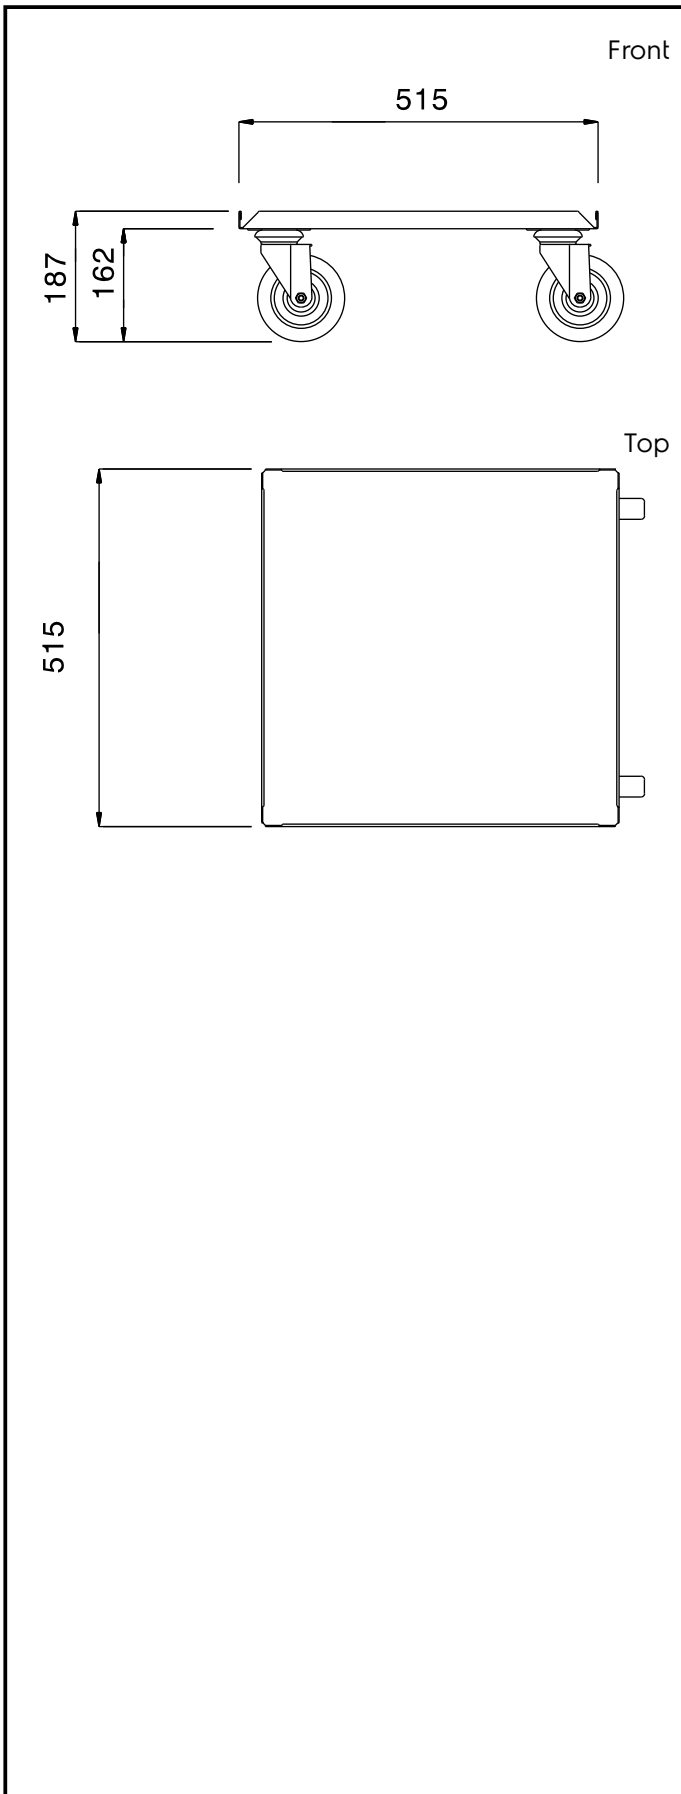

Service Trolleys Dishwasher Rack Dolly 500 mm

ITEM # _____

MODEL # _____

NAME # _____

SIS # _____

AIA # _____

Main Features

- Ideal to transport stacked 500x500mm dishwashing baskets.
- Framework in 25 mm tubing, completely welded.
- Load capacity of 100 kg uniformly distributed.
- Seamless sound-absorbing platform shelf with double-folded edges welded to the framework.
- Platform shelf size 500x500 mm.

Construction

- Constructed entirely in 304 AISI stainless steel.

APPROVAL: _____

Key Information:

External dimensions, Width:	
361238 (DRT1)	515 mm
External dimensions, Depth:	515 mm
External dimensions, Height:	187 mm
Wheel material:	Zinc plated
Wheel diameter:	Ø 125
Net weight:	8.4 kg